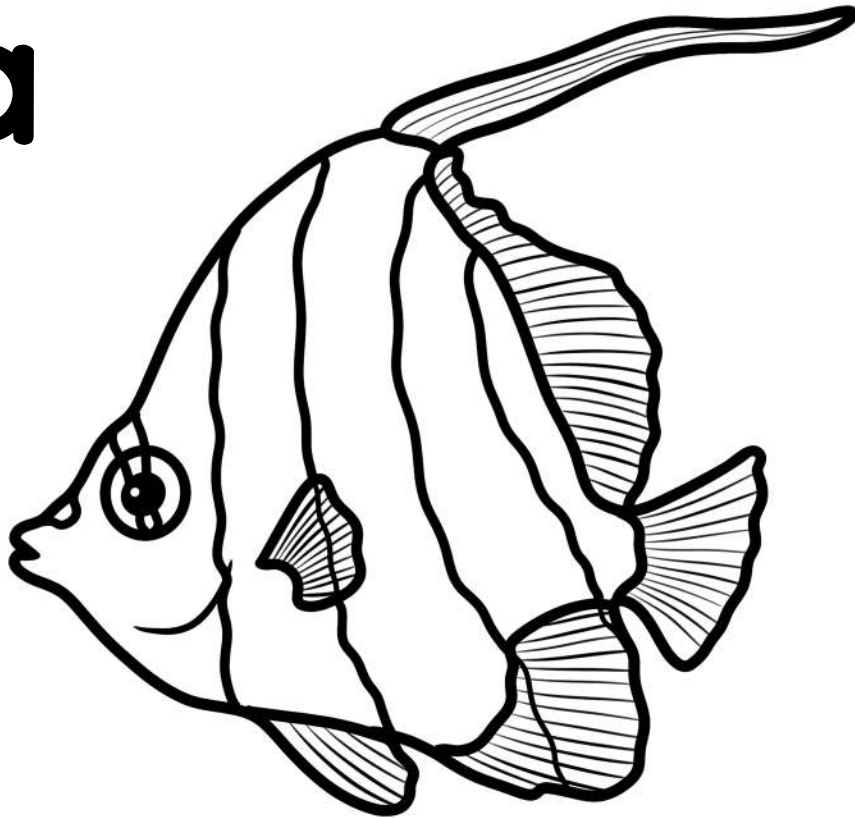

Aa

angelfish

Angelfish can grow up to 12 inches and weigh up to two pounds.

Angelfish live 10 to 15 years.

Female angelfish lay 100s of eggs.