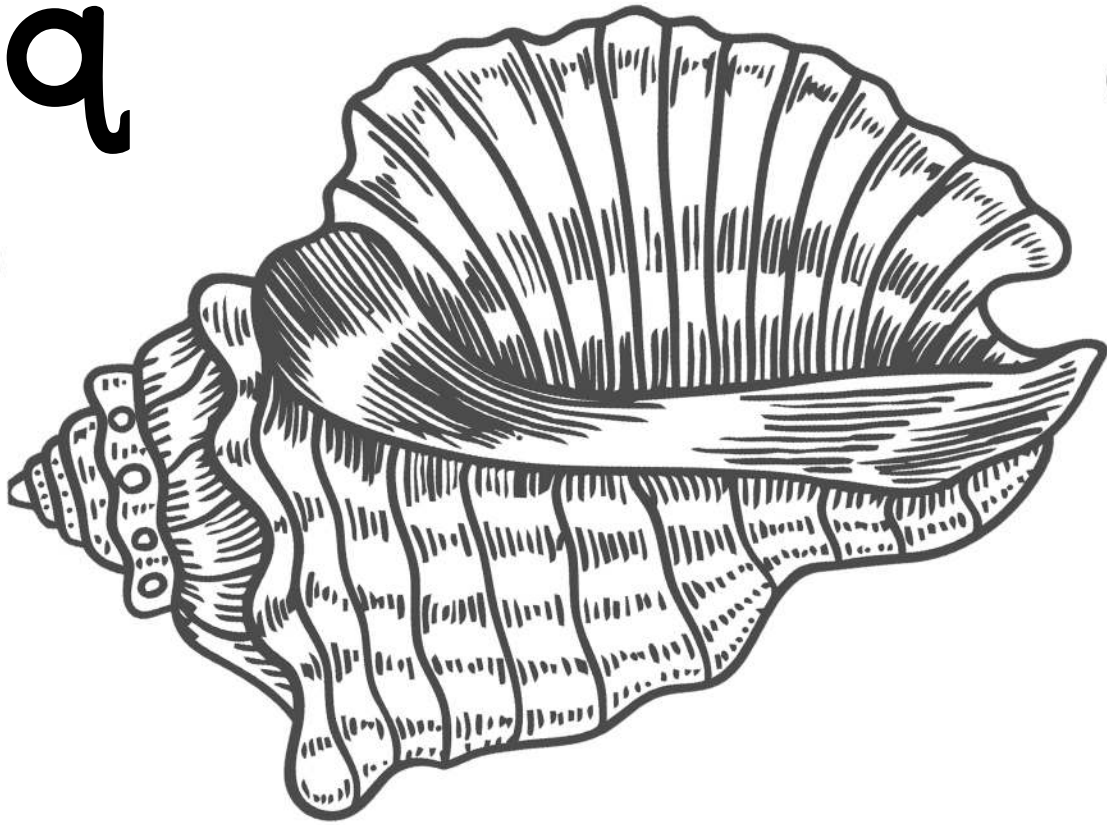

Qq

queen conch

Queen conch meat is edible.

Queen conch pearls are pink.

Queen conch shells are 6-9 inches in length.