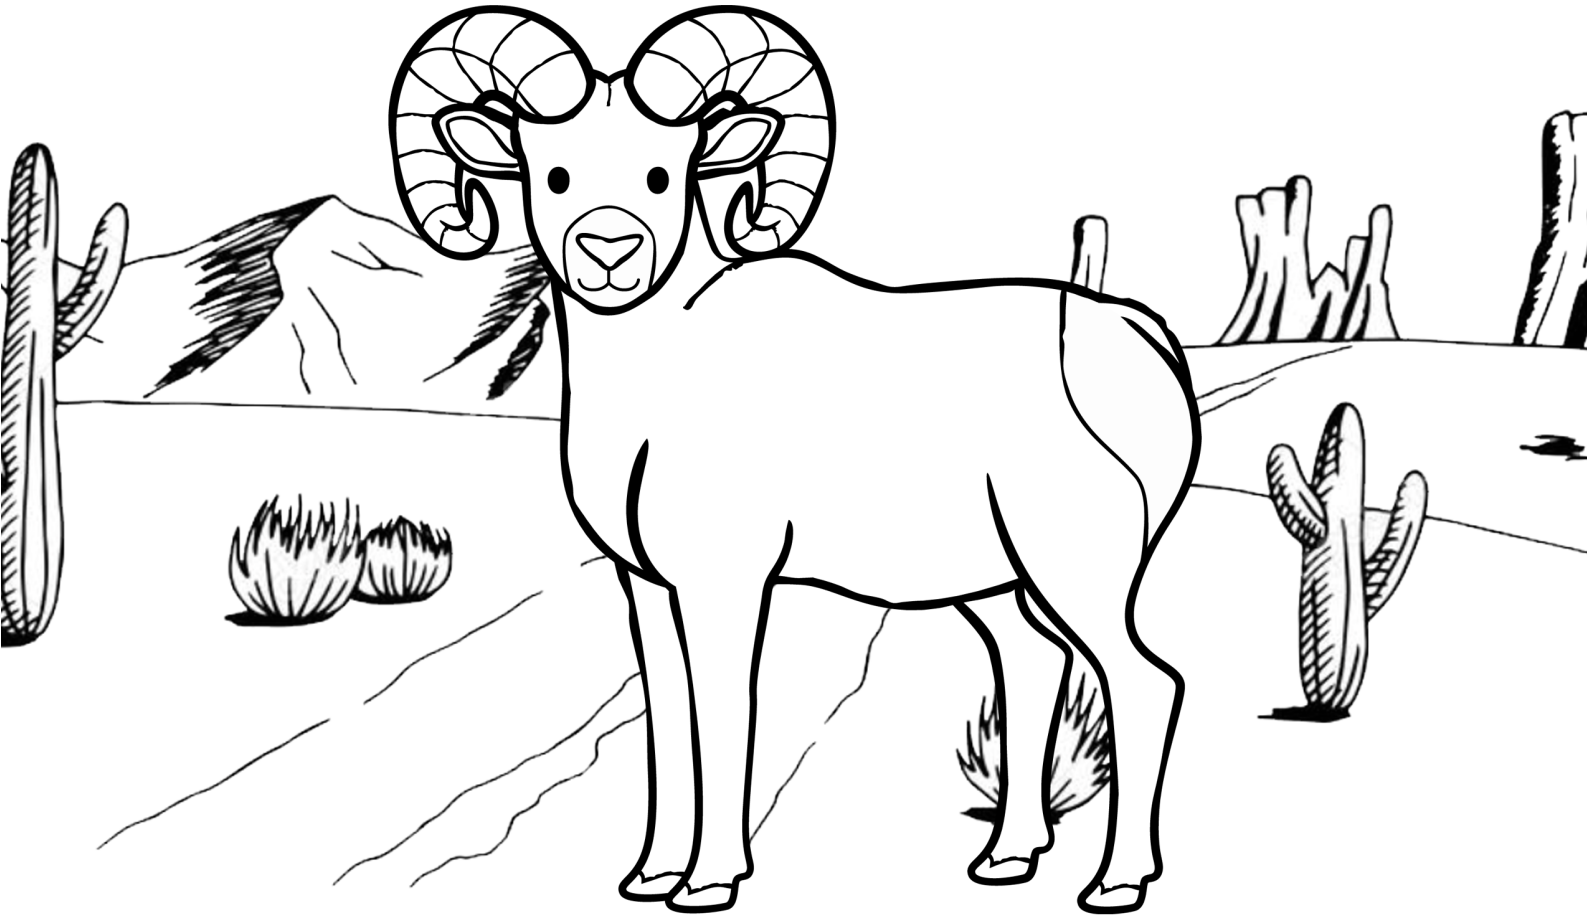

Bb

Big Horn Sheep can live up to 15 years.

big horn sheep

Male Big Horn Sheep horns can weigh up to 30 lbs.

A group of Big Horn Sheep is called a herd.